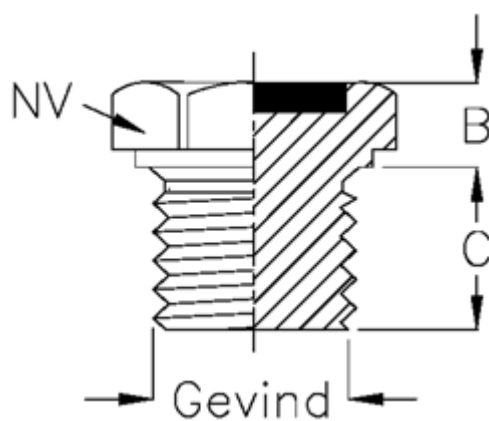

Article number: 21320467B

Description: Drain filling plug  
Type 32A G 3/8 ET.B (drain blue)

## Measures

B = 7  
C = 10  
NV = 22  
Thread = 3/8 GAS